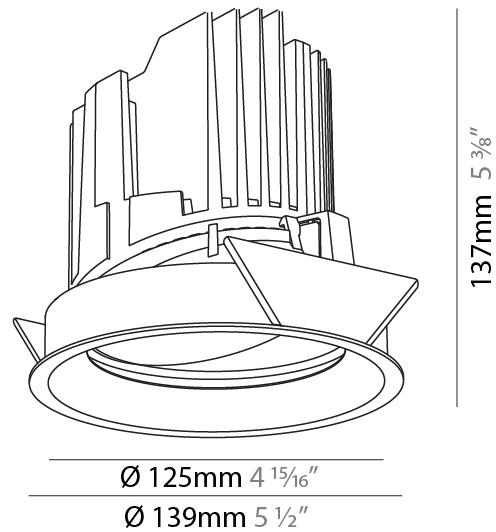

PHYSICAL

Shape: Round
Diameter (mm): 139
Diameter (in): 5 1/2
Height (mm): 137
Height (in): 5 3/8
Ceiling Thickness (mm): 10 / 12.5 / 15
Ceiling Thickness (in): 3/8 or 1/2 or 9/16
Min. Recessing Depth (mm): 150
Min. Recessing Depth (in): 5 7/8
Light Distribution: Adjustable / Downlight
Weight (kg): 0.849
Weight (lbs): 1.87
Fixture Finish: SSR / BKV / CWI / CRY / HAB / UFT / ITA / RUA / FTG / MYG / LOD / PUS / FRO / FUP / KIA / POP / BLS / SPG / MEY / GOH / GUM / CHC / COM / ABZ / JAG / OBR / MOS / ROR
Fixture Material: Aluminum Die Cast
Cut-out Measurements: 130mm / 5 1/8"

ELECTRICAL

Lamp Type: LED (Zhaga Standard)
Input Wattage (W): 13.2 / 16.5
Total Output Wattage (W): 12 / 14
Dimming: Tri-Mode (Non-Dimming and Phase Dimming (120Vac only) and 0-10V Dimming)
Driver Included: No
Driver Location: Recessed Housing
Driver Type: Constant Current - Universal
Driver Class: Class 2
Housing: See components
Input Voltage (V): 120 - 277
Constant Current (MA): 350

LED

Number of LEDs: 1
Color Temperature (°K): 2700 / 3000 / 3500 / 4000
Max. Delivered Lumen (lm): 810 / 900 / 970 / 990
Nominal Lumen (lm): 960 / 1070 / 1156 / 1180
CRI: >90 CRI
Efficiency (%): 0.905
Lamp Life (hrs): 50000

OPTICAL

Reflector°: 10
Adjustability: Rotational 355°; Tilt 30°

RATINGS AND CERTIFICATIONS

Certified By: Certified for North American Standards
IP rating: IP54

	130mm 5 1/8"	150mm 5 7/8"	10 | 15mm 3/8" | 9/16"	30°	355°	
A