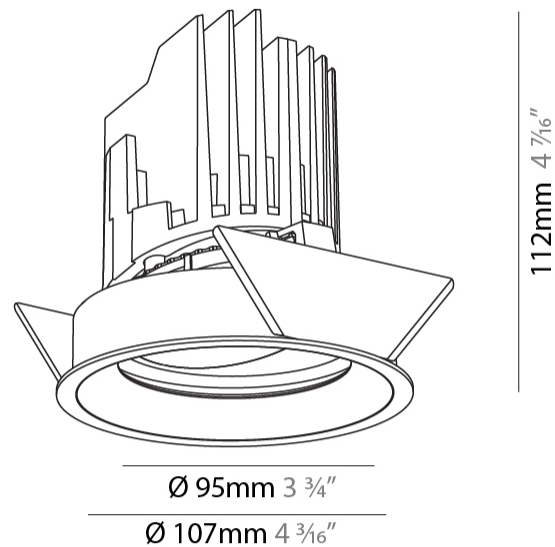

### PHYSICAL

Shape: Round  
 Diameter (mm): 107  
 Diameter (in): 4 3/16  
 Height (mm): 112  
 Height (in): 4 7/16  
 Ceiling Thickness (mm): 10 / 12.5 / 15  
 Ceiling Thickness (in): 3/8 or 1/2 or 9/16  
 Min. Recessing Depth (mm): 130  
 Min. Recessing Depth (in): 5 1/8  
 Light Distribution: Adjustable / Downlight  
 Weight (kg): 0.47  
 Weight (lbs): 1.04  
 Fixture Finish: SSR / BKV / CWI / CRY / HAB / UFT / ITA / RUA / FTG / MYG / LOD / PUS / FRO / FUP / KIA / POP / BLS / SPG / MEY / GOH / GUM / CHC / COM / ABZ / JAG / OBR / MOS / ROR  
 Fixture Material: Aluminum Die Cast  
 Cut-out Measurements: 98mm / 3 7/8"

### OPTICAL

Reflector°: 10  
 Adjustability: Rotational 355°; Tilt 30°

### RATINGS AND CERTIFICATIONS

Certified By: Certified for North American Standards  
 IP rating: IP20

	98mm 3 7/8"	130mm 5 1/8"	10   15mm 3/8"   9/16"	30°	355°	

### PHYSICAL

Shape: Round  
 Diameter (mm): 139  
 Diameter (in): 5 1/2  
 Height (mm): 137  
 Height (in): 5 3/8  
 Ceiling Thickness (mm): 10 / 12.5 / 15  
 Ceiling Thickness (in): 3/8 or 1/2 or 9/16  
 Min. Recessing Depth (mm): 150  
 Min. Recessing Depth (in): 5 7/8  
 Light Distribution: Adjustable / Downlight  
 Weight (kg): 0.805  
 Weight (lbs): 1.77  
 Fixture Finish: SSR / BKV / CWI / CRY / HAB / UFT / ITA / RUA / FTG / MYG / LOD / PUS / FRO / FUP / KIA / POP / BLS / SPG / MEY / GOH / GUM / CHC / COM / ABZ / JAG / OBR / MOS / ROR  
 Fixture Material: Aluminum Die Cast  
 Cut-out Measurements: 130mm / 5 1/8"