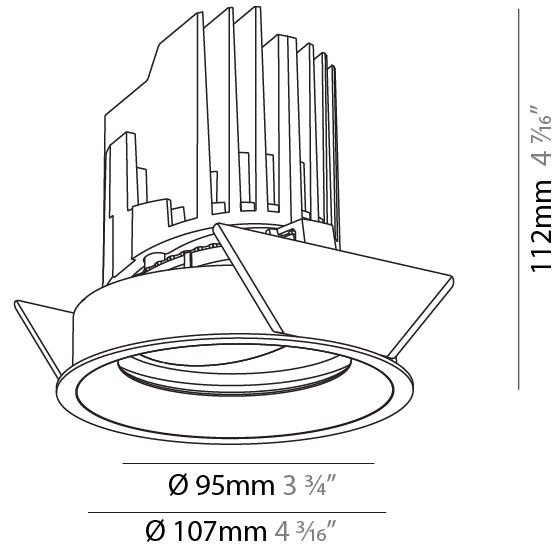

PHYSICAL

Shape: Round
Diameter (mm): 107
Diameter (in): 4 3/16
Height (mm): 112
Height (in): 4 7/16
Ceiling Thickness (mm): 10 / 12.5 / 15
Ceiling Thickness (in): 3/8 or 1/2 or 9/16
Min. Recessing Depth (mm): 130
Min. Recessing Depth (in): 5 1/8
Light Distribution: Adjustable / Downlight
Weight (kg): 0.47
Weight (lbs): 1.04
Fixture Finish: SSR / BKV / CWI / CRY / HAB / UFT / ITA / RUA / FTG / MYG / LOD / PUS / FRO / FUP / KIA / POP / BLS / SPG / MEY / GOH / GUM / CHC / COM / ABZ / JAG / OBR / MOS / ROR
Fixture Material: Aluminum Die Cast
Cut-out Measurements: 98mm / 3 7/8"

ELECTRICAL

Lamp Type: LED (Zhaga Standard)
Input Wattage (W): 13.2 / 16.5
Total Output Wattage (W): 12 / 15
Dimming: Tri-Mode (Non-Dimming and Phase Dimming (120Vac only) and 0-10V Dimming)
Driver Included: No
Driver Location: Recessed Housing
Driver Type: Constant Current - Universal
Driver Class: Class 2
Housing: See components
Input Voltage (V): 120 - 277
Constant Current (MA): 350

LED

Number of LEDs: 1
Color Temperature (°K): 2700 / 3000 / 3500 / 4000
Max. Delivered Lumen (lm): 790 / 880 / 951 / 970
Nominal Lumen (lm): 960 / 1070 / 1156 / 1180
CRI: >90 CRI
Efficiency (%): 0.885
Lamp Life (hrs): 50000

OPTICAL

Reflector°: 10
Optic°: Lens Pack - No Lens
Adjustability: Rotational 355°; Tilt 30°

RATINGS AND CERTIFICATIONS

Certified By: Certified for North American Standards
IP rating: IP20